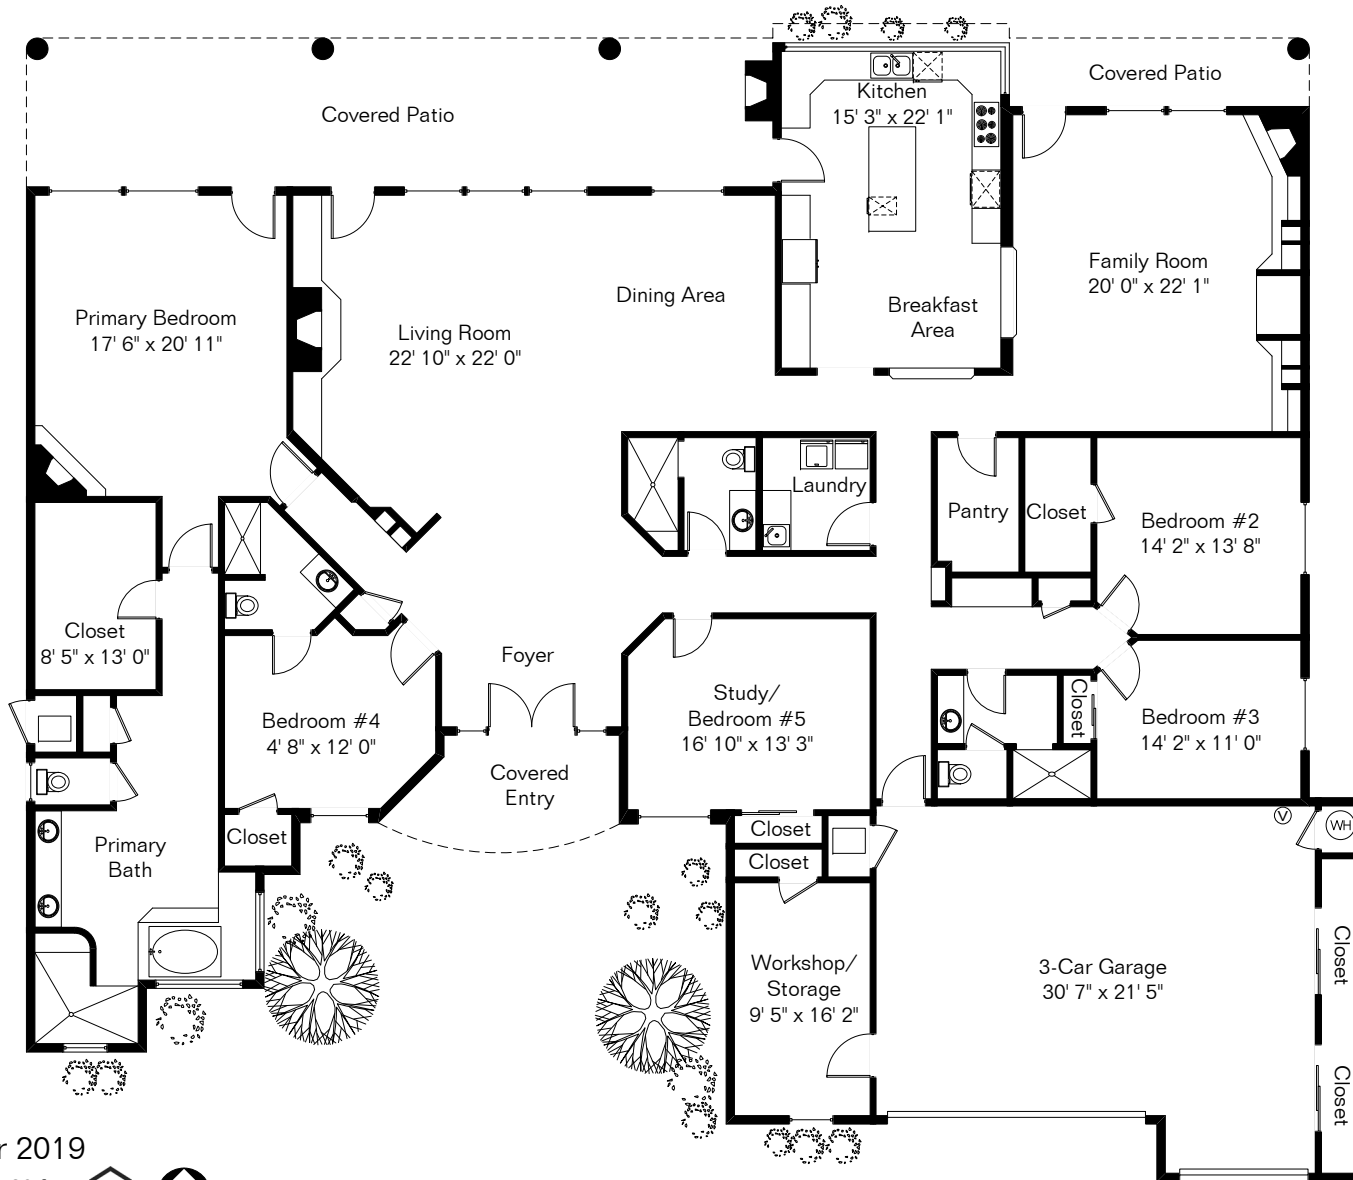

The square footages and room size information are deemed to be reliable but are not guaranteed and should be independently verified. This drawing is for marketing purposes only.

5269 N Pontatoc Rd

Pool & Spa Area

Site Visit November 2019

0 ft. 6 ft. 10 ft. 20 ft.

Copyright 2025 Floor Plans First! LLC
All Rights Reserved.

Living Area 4,329 Sq Ft
Garage 1,020 Sq Ft

Floor Plans First!
See the Floor Plan First!
FloorPlansFirst.com™
(520) 881-1500